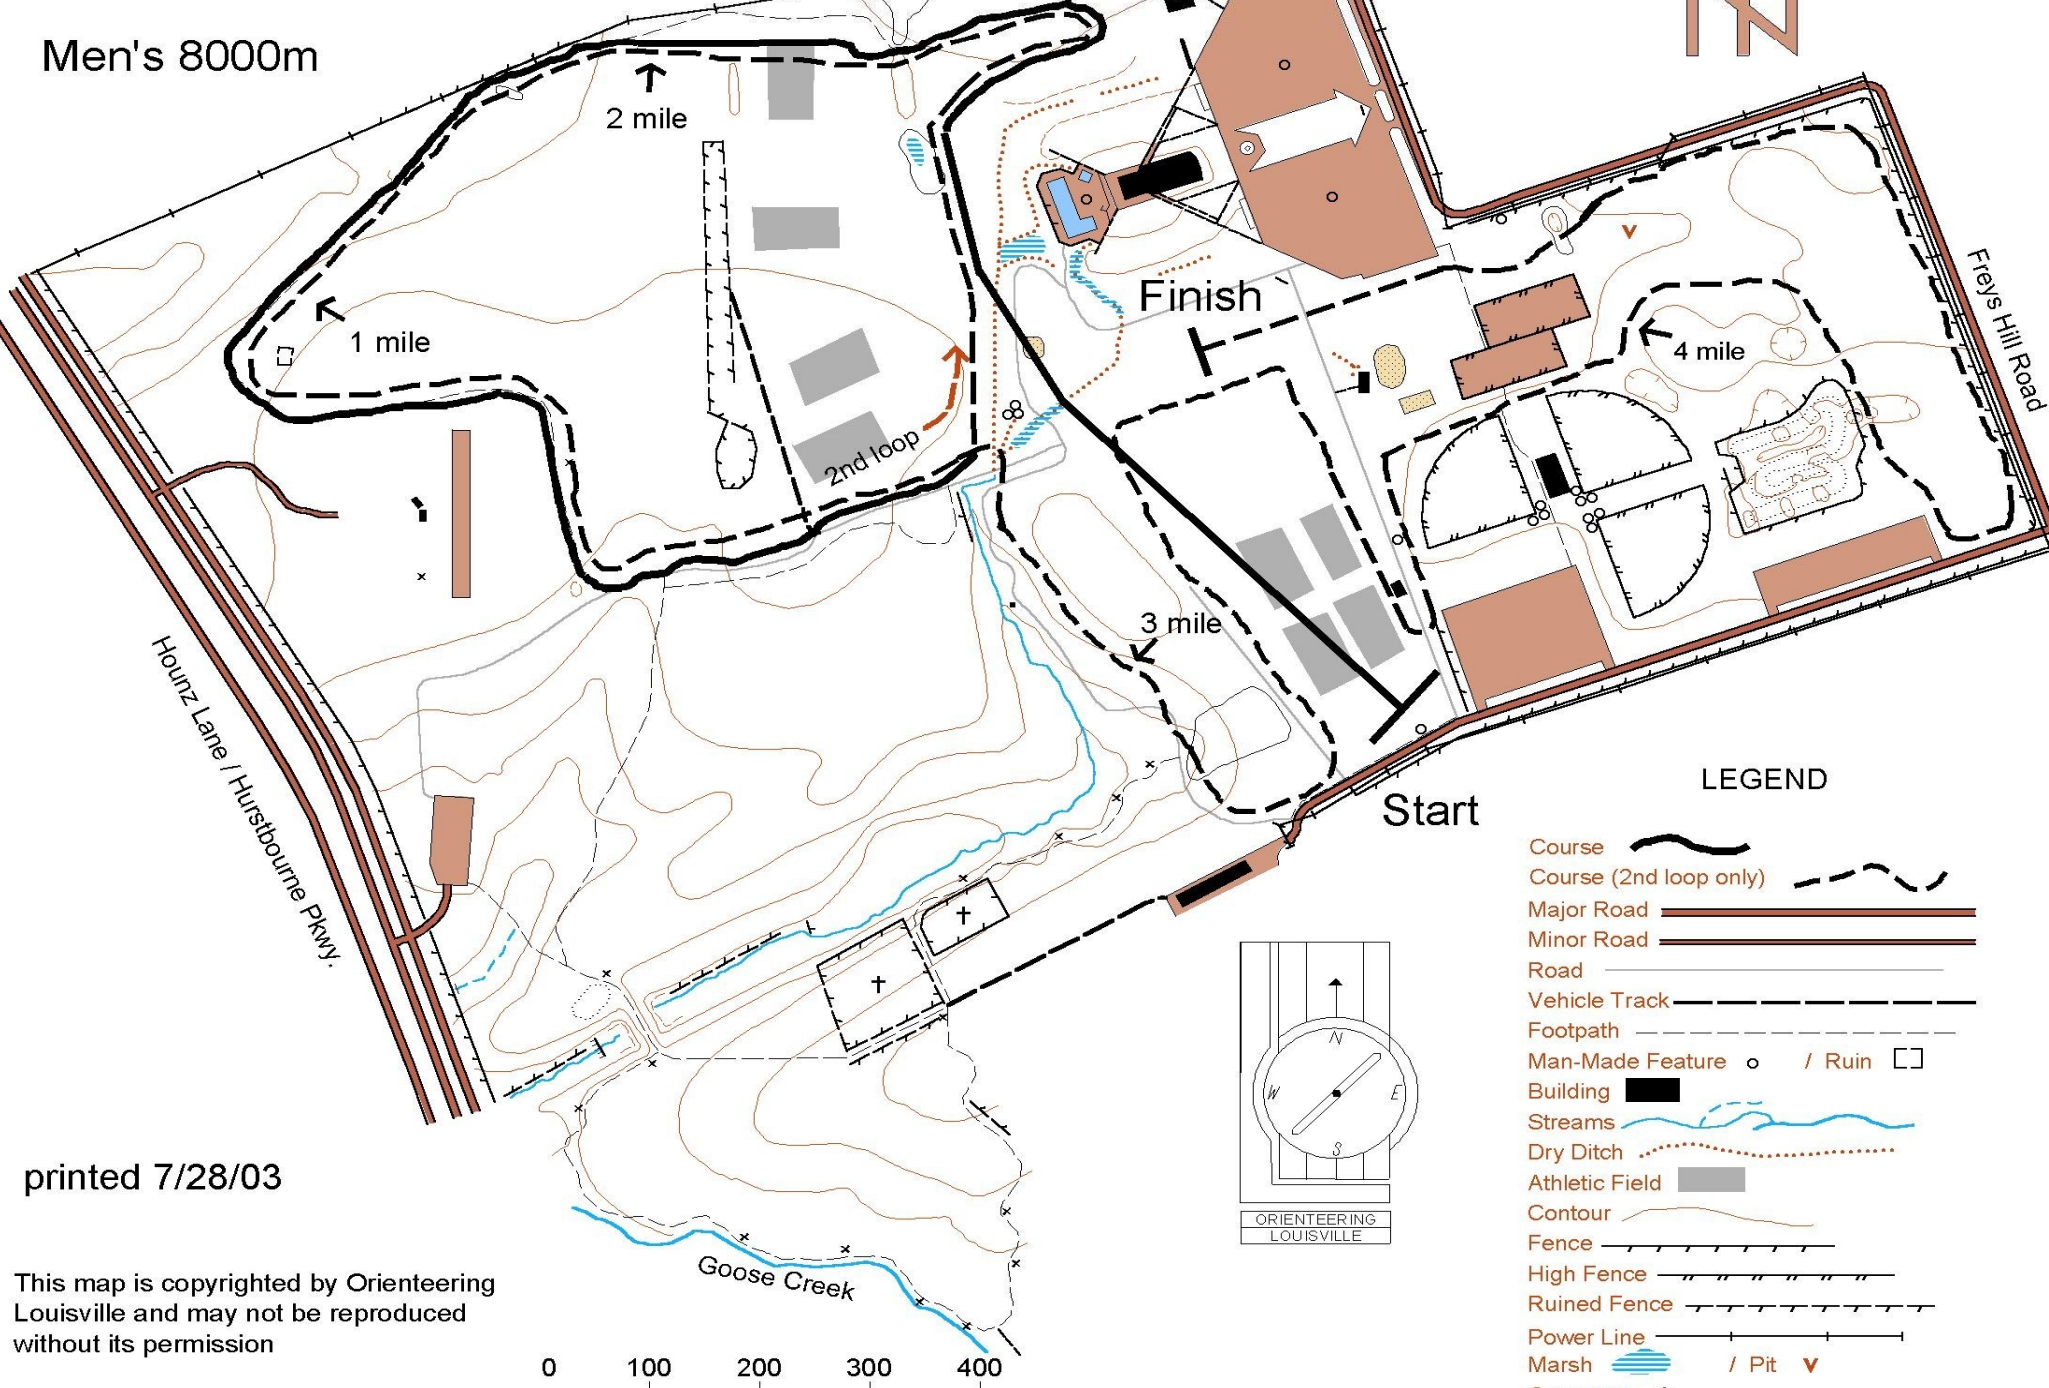

E. P. "TOM" SAWYER STATE PARK

Men's 8000m

LEGEND

- Course
- Course (2nd loop only)
- Major Road
- Minor Road
- Road
- Vehicle Track
- Footpath
- Man-Made Feature / Ruin
- Building
- Streams
- Dry Ditch
- Athletic Field
- Contour
- Fence
- High Fence
- Ruined Fence
- Power Line
- Marsh
- Pit
- Cemetery

printed 7/28/03

This map is copyrighted by Orienteering Louisville and may not be reproduced without its permission