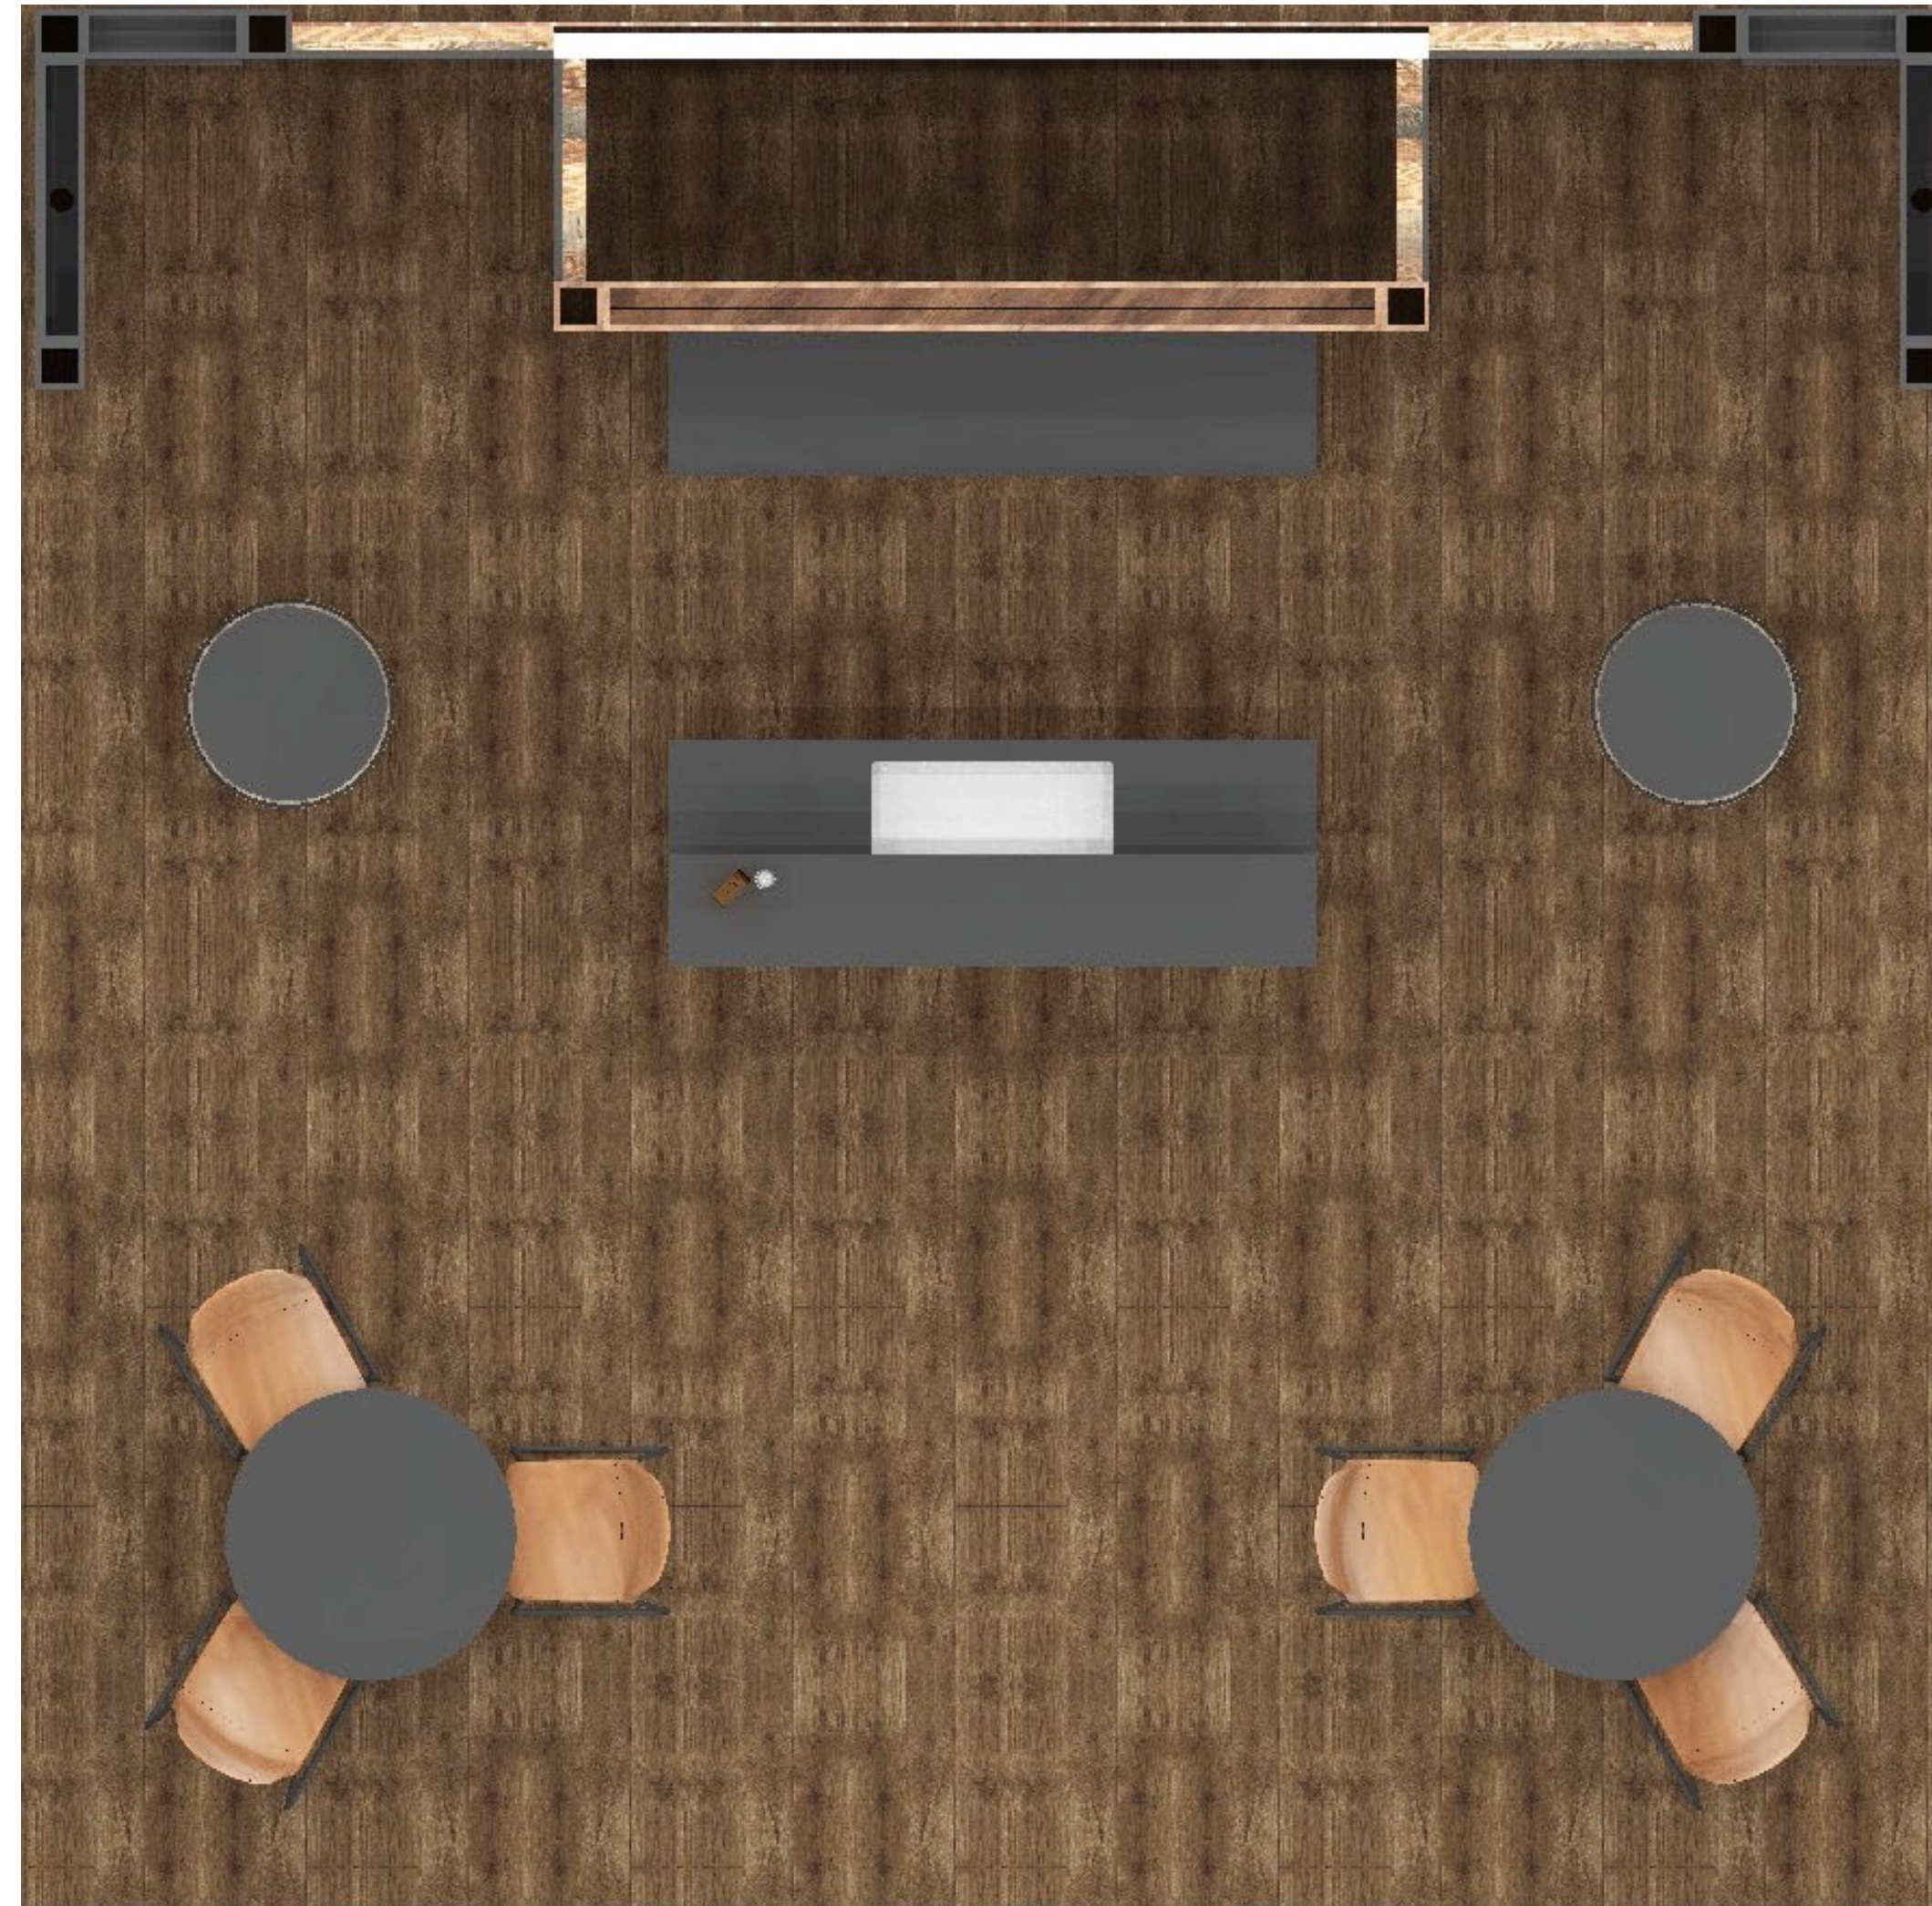

10' x 20' Configuration

10'x20' Configuration in 20'x20' Space

©2022 Deckel & Money Penny. This document has been distributed subject to the condition that it shall not be reproduced, or distributed without written consent of Deckel & Money Penny.

10'x20' Configuration in 20'x20' Space

-Brick back wall was not produced. Only shown for reference.
-Replaced with Barrel graphic for TEAMS '22

©2022 Deckel & Moneyppenny. This document has been distributed subject to the condition that it shall not be reproduced, or distributed without written consent of Deckel & Moneyppenny.

10'x20' Configuration in 20'x20' Space

10' x 20' Configuration

Front Elevation

Rear Elevation

10' x 20' Island Configuration

TEAMS Show 2022

Front

Back