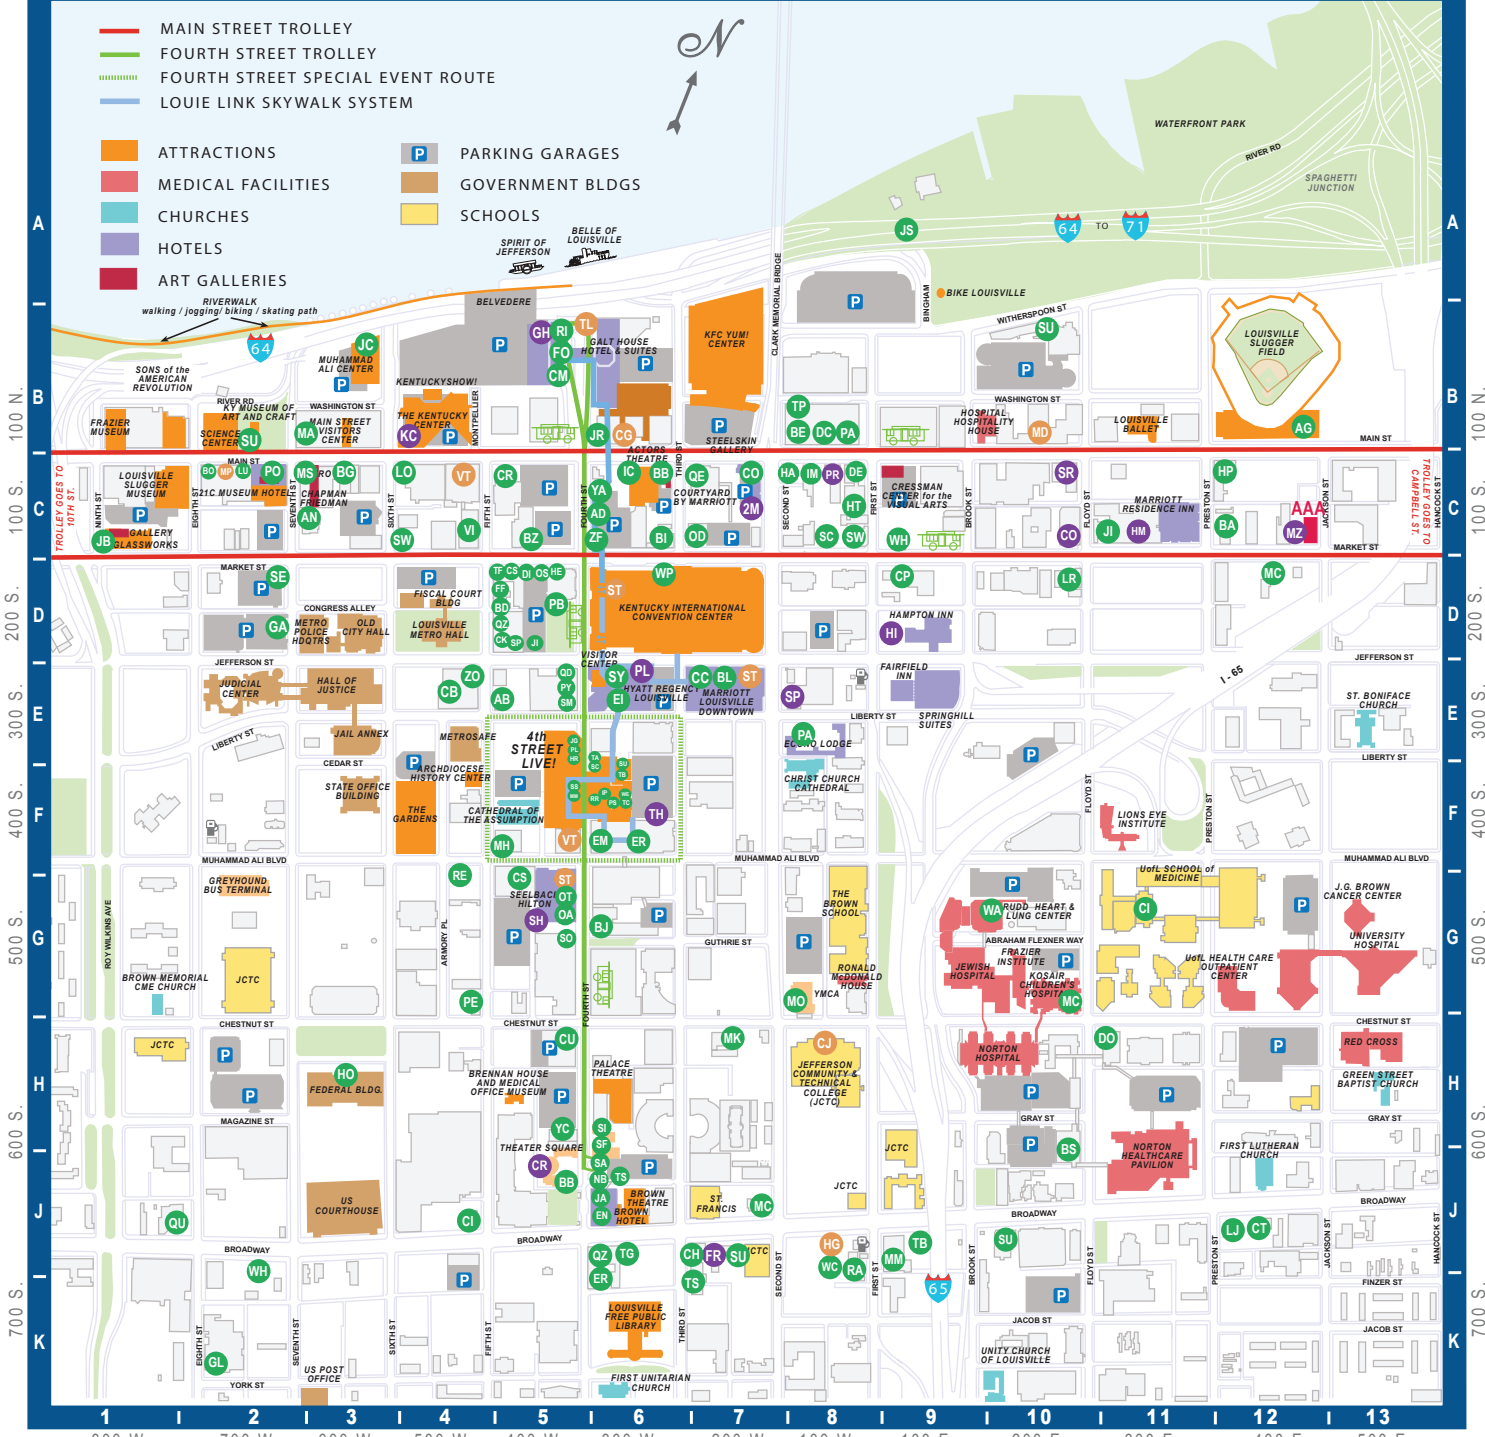

- MAIN STREET TROLLEY
- FOURTH STREET TROLLEY
- FOURTH STREET SPECIAL EVENT ROUTE
- LOUIE LINK SKYWALK SYSTEM

- ATTRactions
- MEDICAL FACILITIES
- CHURCHES
- HOTELS
- ART GALLERIES
- PARKING GARAGES
- GOVERNMENT BLDGS
- SCHOOLS

Downtown Restaurants, Coffee Shops, Clubs & Pubs

Restaurants

Coffee Shops

CJ The Cafe at JCTC • 213-2409	H-8	SH Max's Bar • 585-3200	G-5
CG Coffee on the Go • 561-5400	B-6	SH The Old Seaboard Bar • 585-3200	G-5
HC Holy Grounds Cafe • 582-2441	K-6	SP Son's Ultra Lounge • 589-2999	E-8
MD Main Street Coffee & Deli • 581-0086	B-5	SR Steve Ray's Bus Bar • 582-9945	C-10
VI Vinyl Underground • 589-1350	C-4, F-5	TH Third Street Deli • 587-0706	F-6
MP Mrs. Potter's Coffee Lounge & Cafe • 581-1887	C-2		
ST Starbucks • 581-0086	D-5, G-5, E-7		
TR Thea's • 581-0086	B-5		

Clubs & Pubs

4th Street Live! • 586-5866	F-586		
Angel's Rock Bar • 540-1463	D-5		
CR Club Ruby • 589-4112	J-5		
Wat Willes • 581-1332	C-7		
2nd & Main Lounge • 582-0200	J-5		
Tempo 540-1461	C-10		
CO The Connection • 588-6782	B-8		
FR Freddie's Two Twenty Bar • 582-9123	K-7		
GR A.J.'s Lounge • 589-8200	B-5		
GR Jockey's Side Bar • 589-5200	B-5		
HI Lobby Bar • 585-2200	D-9		
HI Padlock Lounge • 585-2200	D-9		
HI Haymarket Whiskey Bar • 442-0223	C-10		
KC The Kentucky Center Bar • 589-5050	C-14		
M2 Main Street Bar • 690-8999	B-2		
MD Nala Lounge • 690-8999	C-12		
PL Papper's Lounge • 581-1234	C-8		
PR Prime Lounge • 587-1463	E-6		

DOWNLOAD AND GO
Scan the tag below for the most updated Downtown Visitor Map!